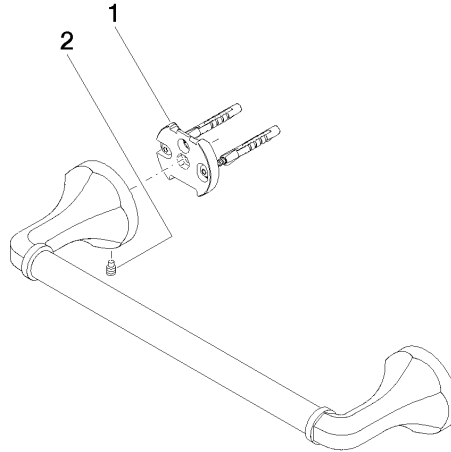

83 030 361

- gauge 300 mm
- width 360mm
- height 60 mm
- rosette Ø 60 mm
- 90mm projection

	Chrome	83 030 361-00
	Brushed Platinum	83 030 361-06
	Platinum	83 030 361-08
	Durabrace (23kt Gold)	83 030 361-09
	Brushed Durabrace (23kt Gold)	83 030 361-28
	Brushed Dark Platinum	83 030 361-99

Recommended miscellaneous

MADISON Mounting for towel bar/tumbler mounting on two sides - 12 358 970 90

- for towel bar mounting plus towel bar mounting on back.

83 030 361

mm [inches]

83 030 361

Spare parts list

No.	Item Number	Name	Quantity used	Delivery time
1	05 17 97 507 00 90	fixing set	2	2
2	04 31 11 140 00 90	pin	2	2