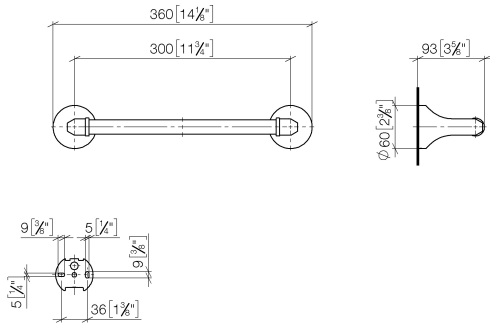

83 030 361

- gauge 300 mm
- width 360mm
- height 60 mm
- rosette Ø 60 mm
- 90mm projection

	Chrome	83 030 361-00
	Brushed Platinum	83 030 361-06
	Platinum	83 030 361-08
	Durabrace (23kt Gold)	83 030 361-09
	Brushed Durabrace (23kt Gold)	83 030 361-28
	Brushed Dark Platinum	83 030 361-99

Recommended miscellaneous

MADISON Mounting for towel bar/tumbler mounting on two sides - 12 358 970 90

- for towel bar mounting plus towel bar mounting on back.

83 030 361

mm [inches]

83 030 361

Spare parts list

No.	Item Number	Name	Quantity used	Delivery time
1	05 17 97 507 00 90	fixing set	2	2
2	04 31 11 140 00 90	pin	2	2